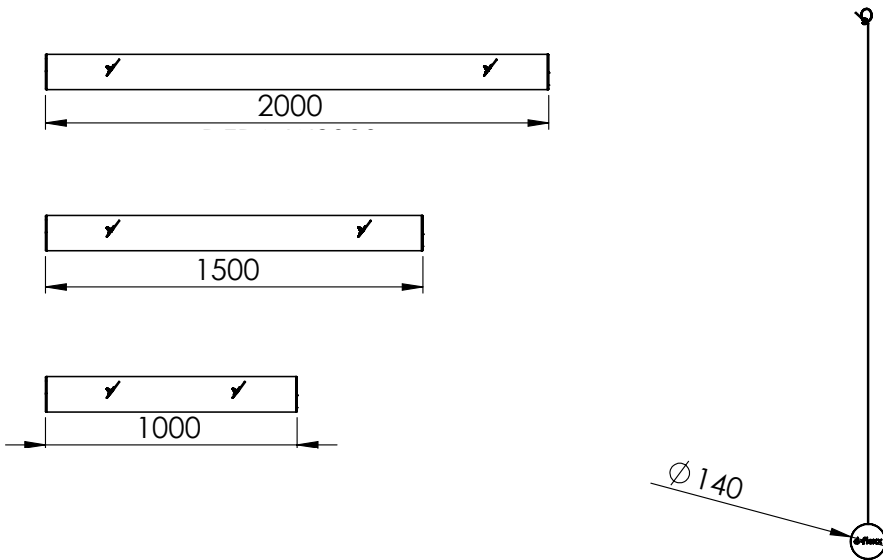

### Description

The Hanging Height Restriction PAPA is a robust and highly visible height restriction marker in a warning yellow colour. It is designed for clearly indicating maximum height limits in drive-through areas. This height limiter helps prevent damage to vehicles and infrastructure by providing a clear height indication.

### Technical Information

Operational Temperature Range:	-40°C up to +50°C / -40°F up to +112°F
Ignition Temperature:	350-360°C / 662 - 680°F
Flash Point:	350-360°C / 662 - 680°F
Toxicity:	Nontoxic
Chemical Resistance:	High-ISO / TR 10358
UV Stability	Gray scale: 5/5
Changes to material after 5 years:	Blue Wool scale: 8/8 Tensile strength: No changes
Static Rating (surface resistivity):	1015-1016 Ω
Standard Warranty:	5 Years
Deflection zone:	250mm / 9,84in

## Measurements mm vs in

	mm	in
Diameter	140	5,51
Width 1	1000	39,37
Width 2	1500	59,06
Width 3	2000	78,74